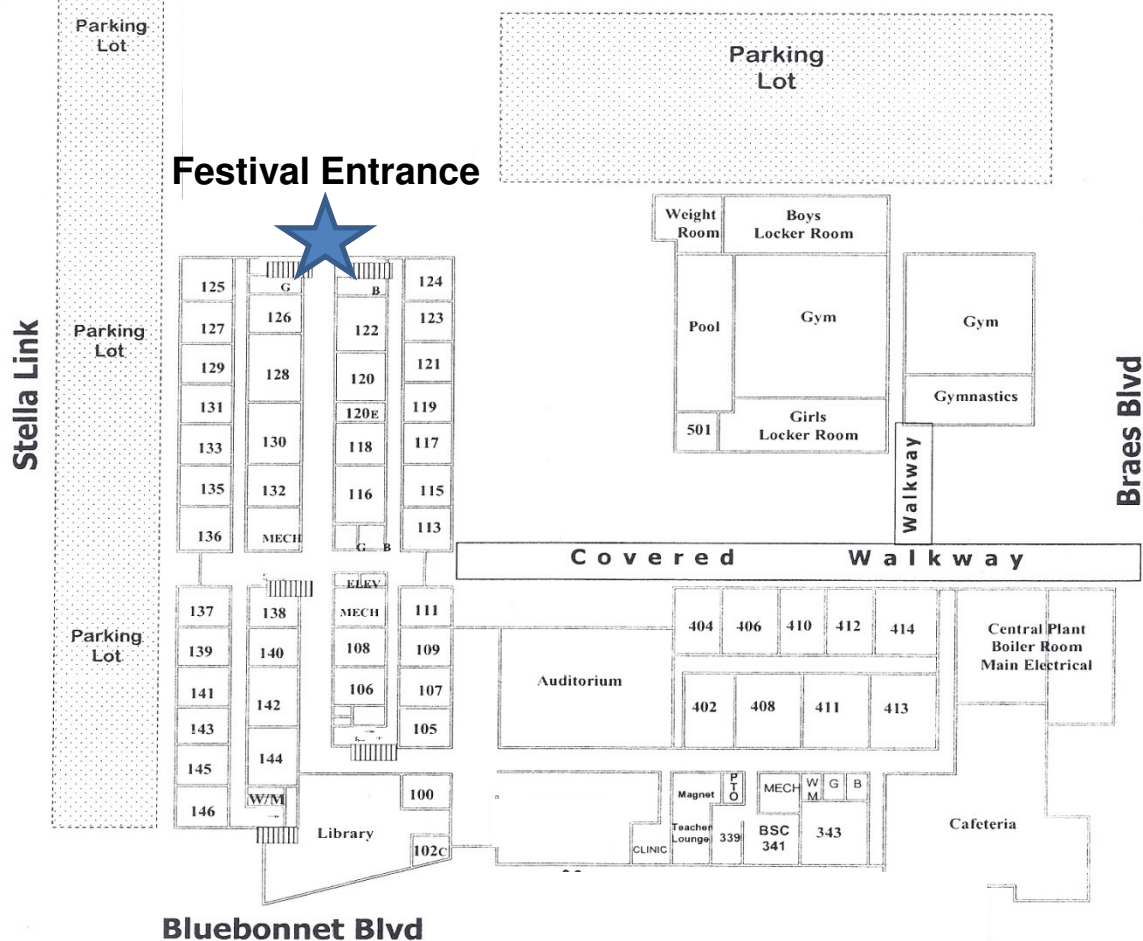

VegFest Houston

Bellefontaine

Main Entrance: Welcome Table
Auditorium: Guest Speakers
Covered Walkway: Musicians
Hallways: Exhibitors
Cafeteria: Food Demos & Seating
Dance Studio: Yoga
Courtyard: Kids Play & Seating

2013 Festival Map